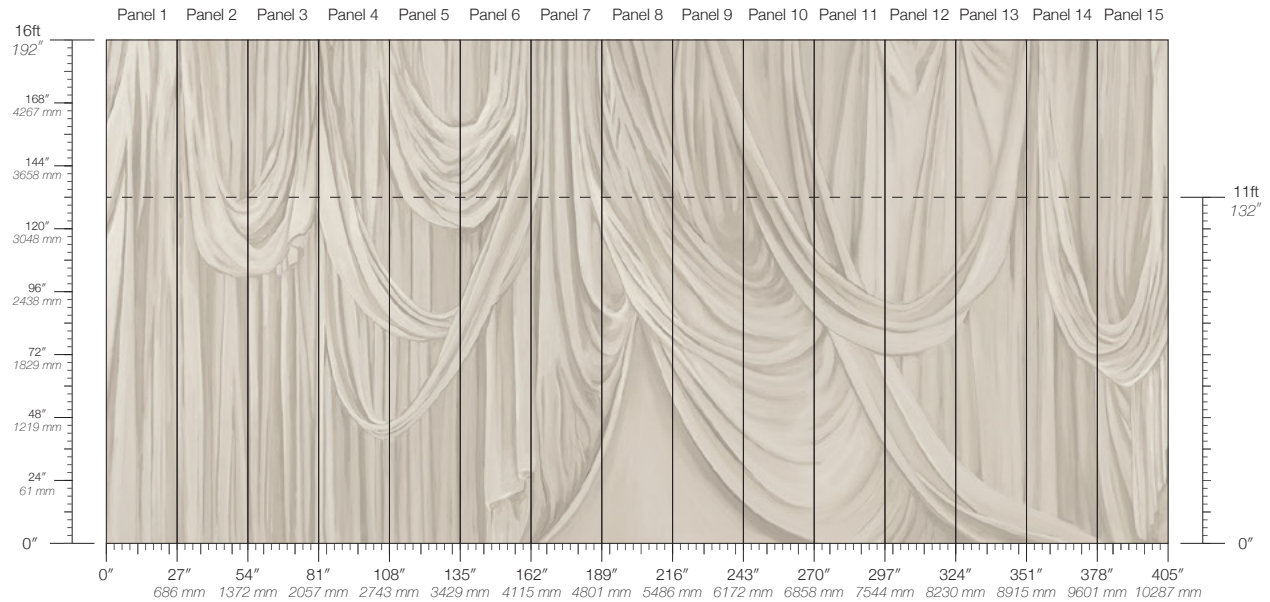

# Overture Recital

Suitable for residential and some commercial projects

**COLOR**  
Recital

**ITEM**  
7607

**CONTENT**  
Polyester & Natural Fiber

**PANEL WIDTH**  
27" / 686 mm trimmed

**PANEL HEIGHT**  
132" / 3353 mm standard  
192" / 4877 mm extended